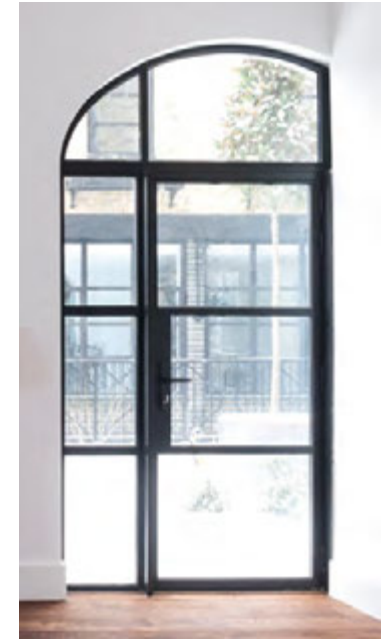

✦ *Perfect for sensitive refurbishment and renewal work, our doors are ideal for listed buildings.*

Create the Perfect Entrance

Available in single and double formats, as well as a French door option, **Alitherm Heritage Doors** feature the slim profiles that are reminiscent of traditional steel products. The timeless elegance of these stylish and elegant doors is accompanied by high levels of quality and performance.

Suitable for both single and double door applications, Alitherm Heritage Doors are available in a wide range of sizes and colours, as well as a number of different locking and security options.

Maximise Living Space

Continuing the Heritage design theme, the **IDA Internal Screening System** also features distinctive slim sight lines, echoing the chic style of our windows and doors.

With the option of hinged, pivot and sliding doors to accompany the elegant fixed glazed screen, this flexible system provides almost limitless design possibilities, enabling it to be used to partition or delineate both residential and commercial spaces of any shape and size. The elegant system requires only minimal maintenance, with the high quality design providing many years of assured, reliable performance.

Broaden your Horizon

A high-quality, high-performance sliding folding door, **Visofold Heritage** matches the distinctive profiles and classic design themes of the Heritage Collection.

The system's characteristic slim lines and discrete hardware allow for maximum flexibility, with only a minimum space requirement.

This highly versatile door is the perfect solution for traditional design projects, providing an elegant solution for residential and commercial applications, both new build and