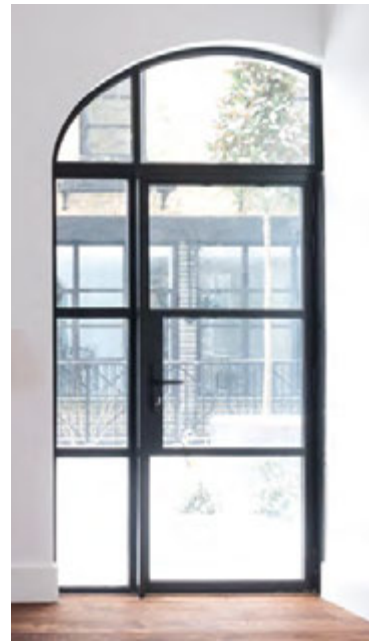

◆ *Perfect for sensitive refurbishment and renewal work, our doors are ideal for listed buildings.*