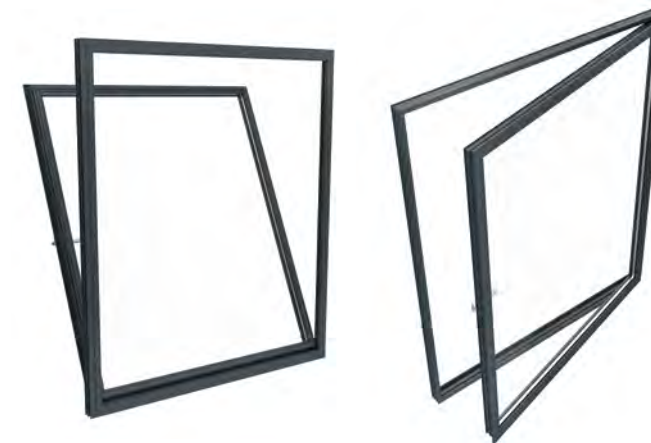

Create the Perfect Entrance

Available in single and double formats, as well as a French door option, **Alitherm Heritage Doors** feature the slim profiles that are reminiscent of traditional steel products. The timeless elegance of these stylish and elegant doors is accompanied by high levels of quality and performance.

Suitable for both single and double door applications, Alitherm Heritage Doors are available in a wide range of sizes and colours, as well as a number of different locking and security options.